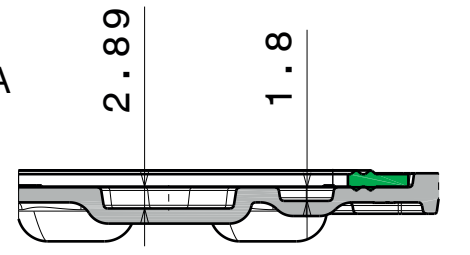

Section view B-B  
Scale: 2:1

Section view A-A

Pockets for wiring and screws

INDEX	PART NO	DESCRIPTION	MATERIAL	COLOUR
1	C12861	STRADA-IP-2X6-DWC	PMMA	clear
2	C14018	2x6-SEAL25	Silicone	white

**LEDiL** Ledil Oy  
Salorankatu 10  
FIN 24240 SALO  
Finland

Tolerances if not otherwise shown  
According to DIN ISO 2768-1  
Linear measures:  
Up to 30mm class M, otherwise class C.  
According to DIN ISO 2768-2  
Form and position: class L

THIRD ANGLE PROJECTION:

This drawing is the property of LEDiL Oy. It may not be reproduced, copied or communicated without a written agreement with LEDiL Oy.

DRAWING TITLE  
**CS12862\_STRADA-IP-2X6-DWC**

SIZE PART NUMBER  
**A3 CS12862**

SCALE 1:1 WEIGHT 42,3 g SHEET 1/1