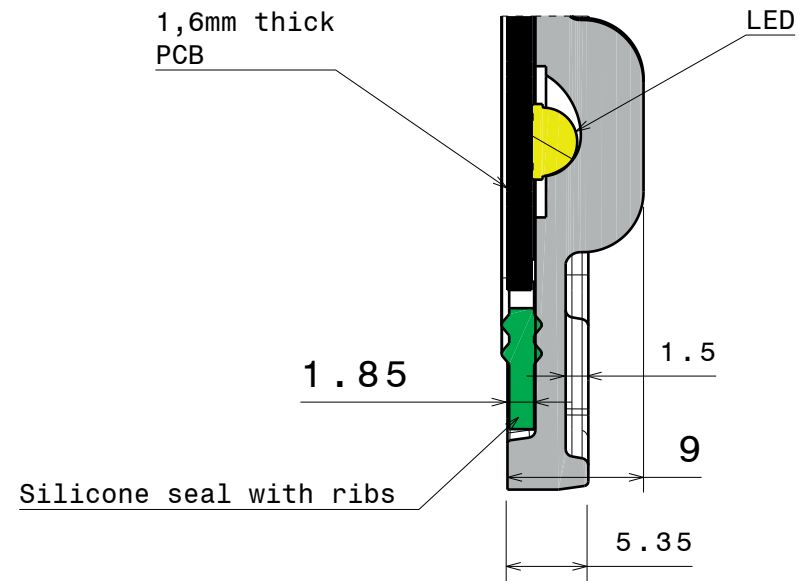

Section view B-B  
Scale: 2:1

Section view A-A

Pockets for wiring and screws

INDEX	PART NO	DESCRIPTION	MATERIAL	COLOUR
1	C12861	STRADA-IP-2X6-DWC	PMMA	clear
2	C14018	2x6-SEAL25	Silicone	white

**LEDiL** Ledil Oy  
Salorankatu 10  
FIN 24240 SALO  
Finland

Tolerances if not otherwise shown  
According to DIN ISO 2768-1  
Linear measures:  
Up to 30mm class M, otherwise class C.  
According to DIN ISO 2768-2  
Form and position: class L

THIRD ANGLE PROJECTION:

This drawing is the property of LEDiL Oy. It may not be reproduced, copied or communicated without a written agreement with LEDiL Oy.

DRAWING TITLE  
**CS12862\_STRADA-IP-2X6-DWC**

SIZE PART NUMBER  
**A3 CS12862**

SCALE 1:1 WEIGHT 42,3 g SHEET 1/1